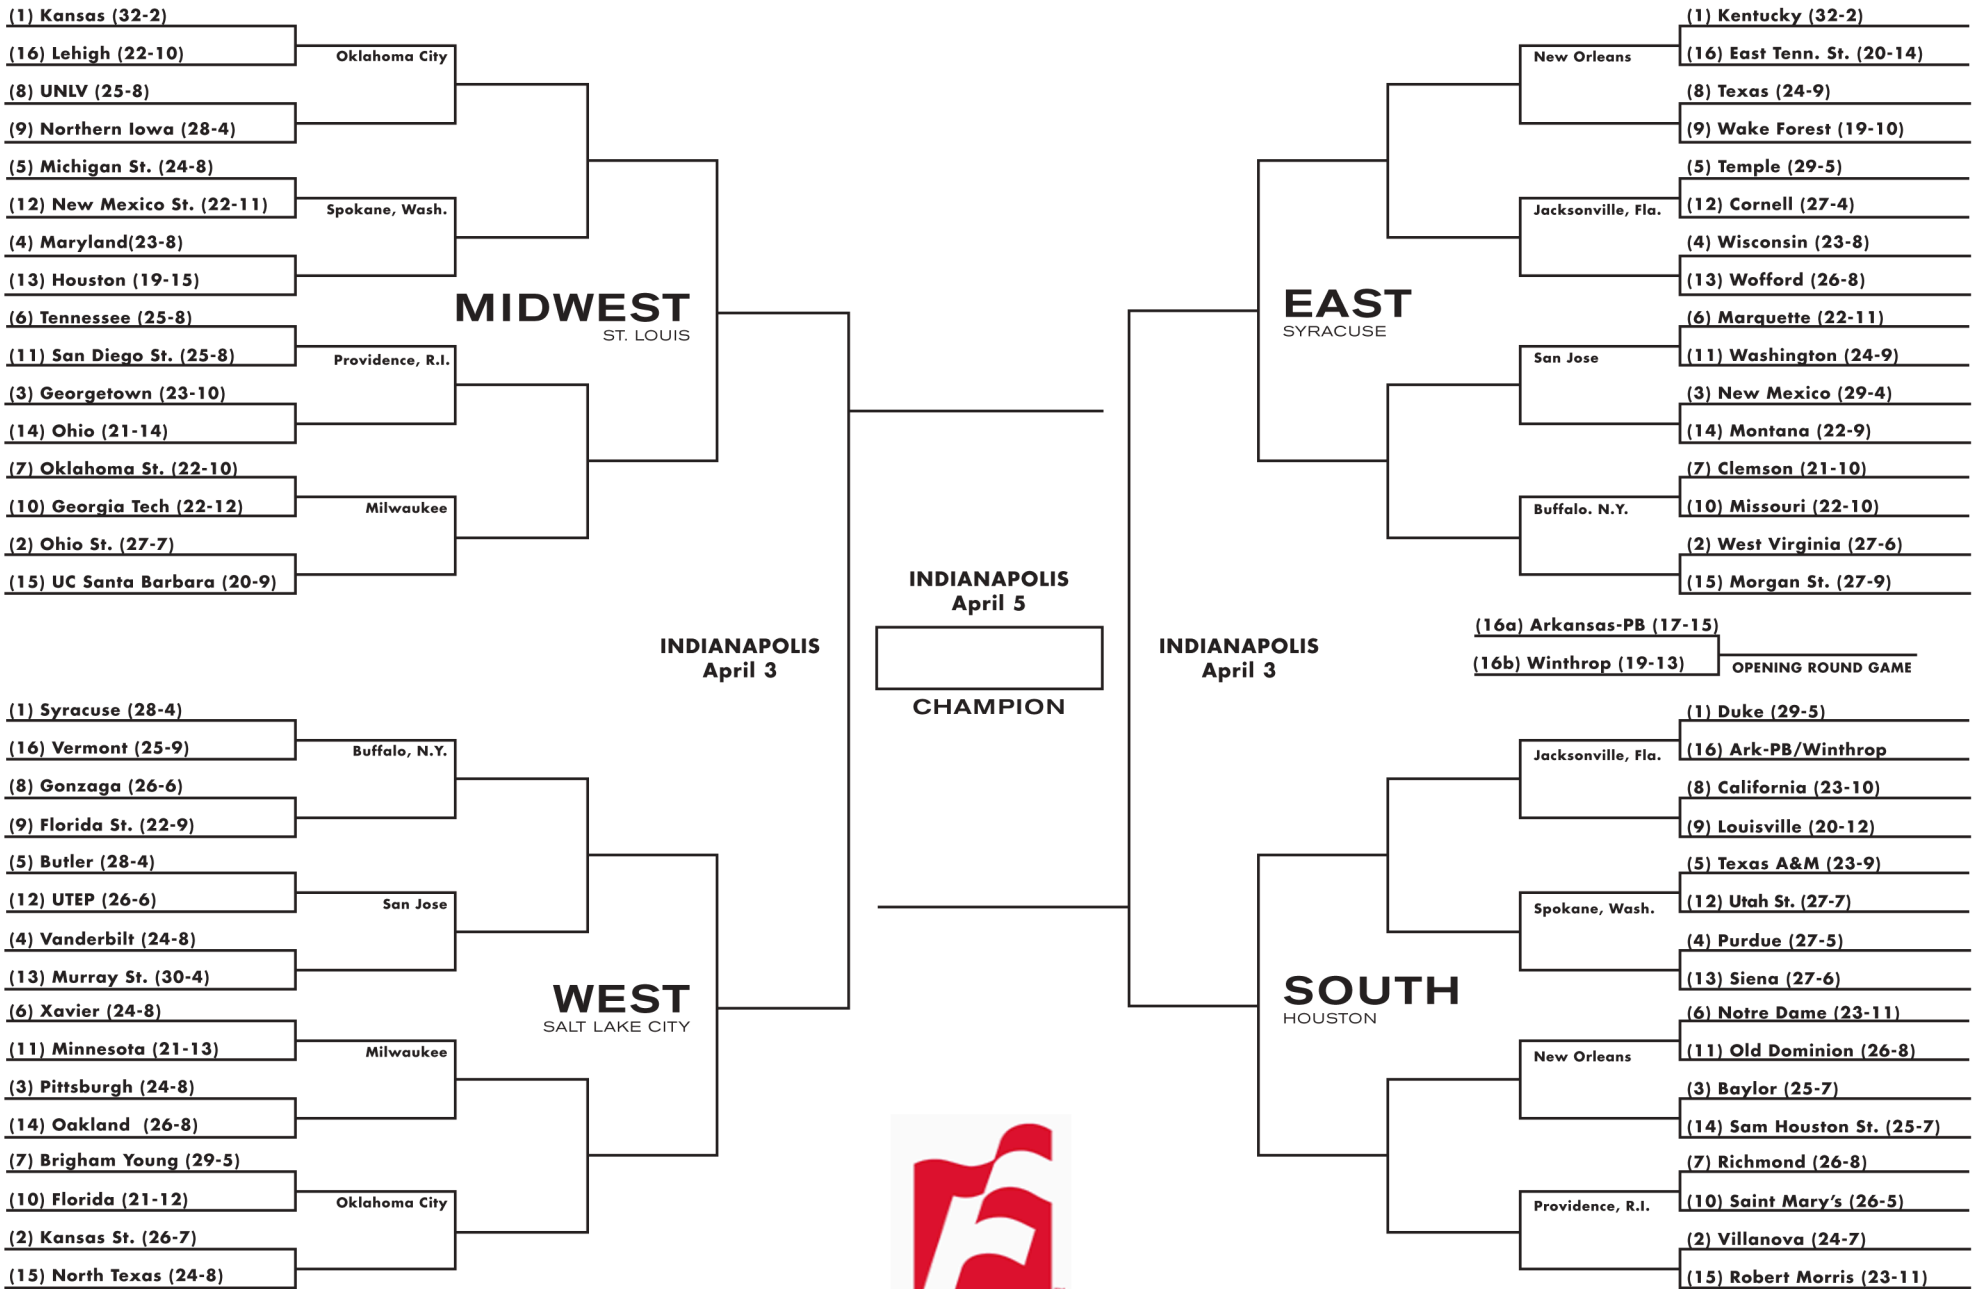

First Round March 18-19	Second Round March 20-21	Sweet 16 March 25-26	Elite Eight March 27-28	Final Four April 3	NATIONAL CHAMPIONSHIP	Final Four April 3	Elite Eight March 27-28	Sweet 16 March 25-26	Second Round March 20-21	First Round March 18-19
----------------------------	-----------------------------	-------------------------	----------------------------	-----------------------	--------------------------	-----------------------	----------------------------	-------------------------	-----------------------------	----------------------------

Regional Sites:
Houston, TX; Salt Lake City, UT; St. Louis, MO; Syracuse, NY